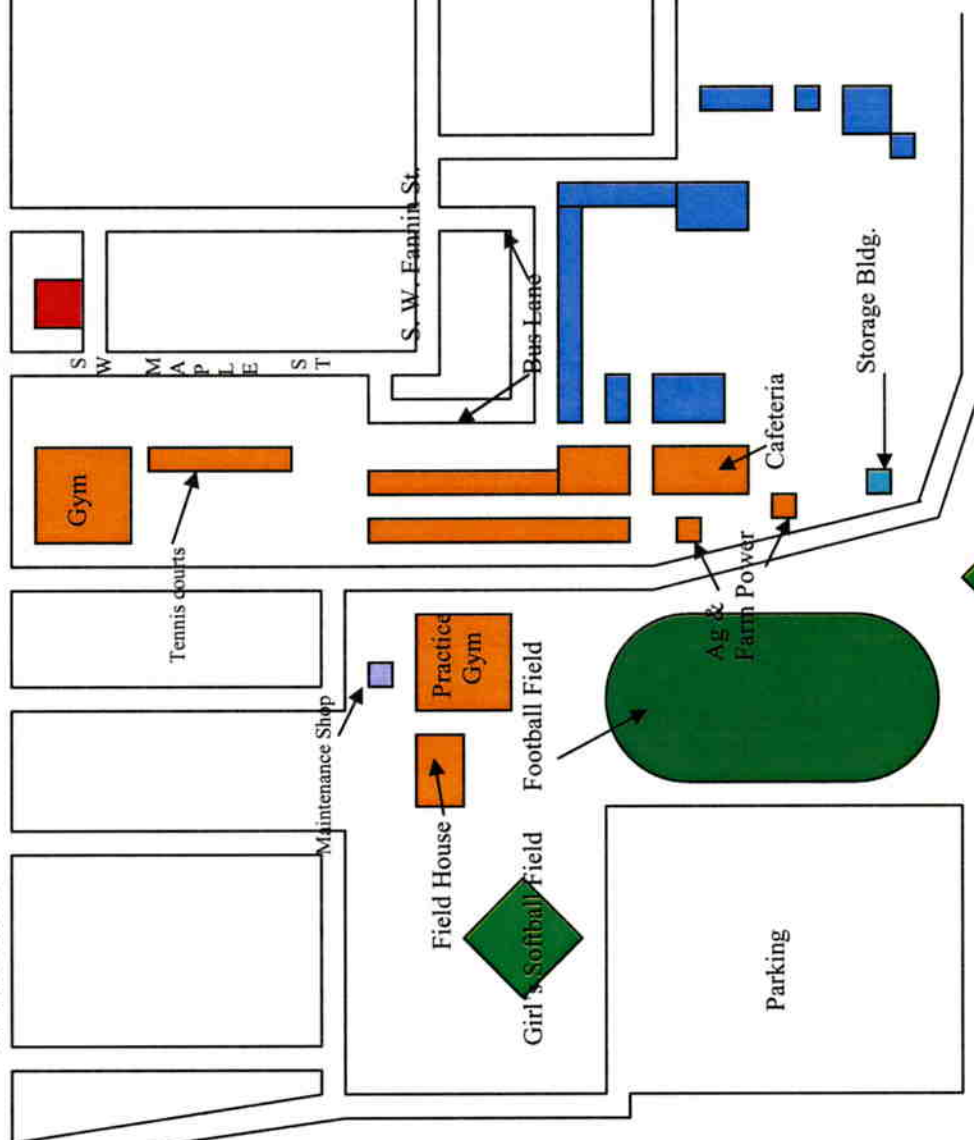

DEKALB INDEPENDENT SCHOOL DISTRICT DISTRICT MAP

← To Hwy 259

Beadie White Rd.

Highway 82

Red Light

Highway 82

S. W. Front St.

Middle School Parking

Gym

Tennis courts

Maintenance Shop

Field House

Practice Gym

Girls Softball Field

Football Field

DeKalb High School
152 S. W. Maple St.
Phone 903-667-2422

DeKalb Middle School
845 S. W. Front St.
Phone 903-667-2834

DeKalb Elementary School
417 S. W. Fannin St.
Phone 903-667-2422

LEGEND

Boy's Baseball Field

Parking

Storage Bldg.

Cafeteria

Ag & Farm Power